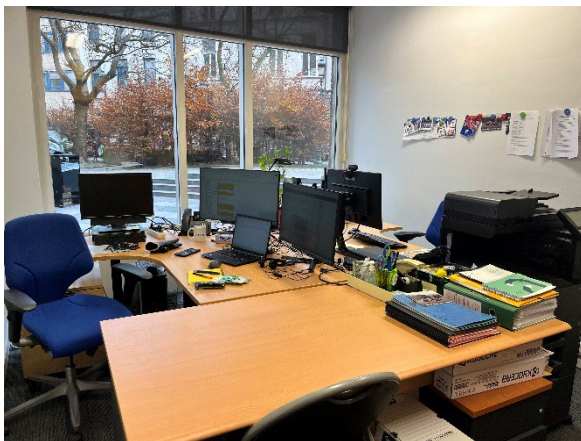

Offices to rent at the POLIS premises

Location: rue du Trône 98 in Ixelles - Brussels within walking distance of place du Luxembourg, the European Parliament and the Committee of the Regions. Easily accessible by public transport: bus 12 airport, Luxembourg train station, Trône metro station, taxi stand nearby.

Offices to rent: 2 Offices of 12m² available from 1st February 2025 in a fully equipped conference center with a spacious lobby and two meeting rooms for 50 and 20 people (internet, phone connections, hybrid meeting facilities, WIFI, air conditioning), available for free for the tenant. Accessible for mobility impaired persons.

Price: € 1.840 rent + €150 charges per office per month.

Further information: polis@polisnetwork.eu

Office 1