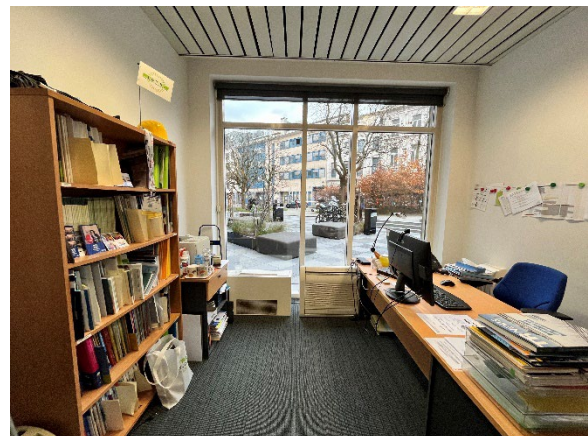

Offices to rent at the POLIS premises

Location: rue du Trône 98 in Ixelles - Brussels within walking distance of place du Luxembourg, the European Parliament and the Committee of the Regions. Easily accessible by public transport: bus 12 airport, Luxembourg train station, Trône metro station, taxi stand nearby.

Offices to rent: 2 Offices of 12m² available from 1st February 2025 in a fully equipped conference center with a spacious lobby and two meeting rooms for 50 and 20 people (internet, phone connections, hybrid meeting facilities, WIFI, air conditioning), available for free for the tenant. Accessible for mobility impaired persons.

Price: € 1.840 rent + €150 charges per office per month.

Further information: polis@polisnetwork.eu

Office 2