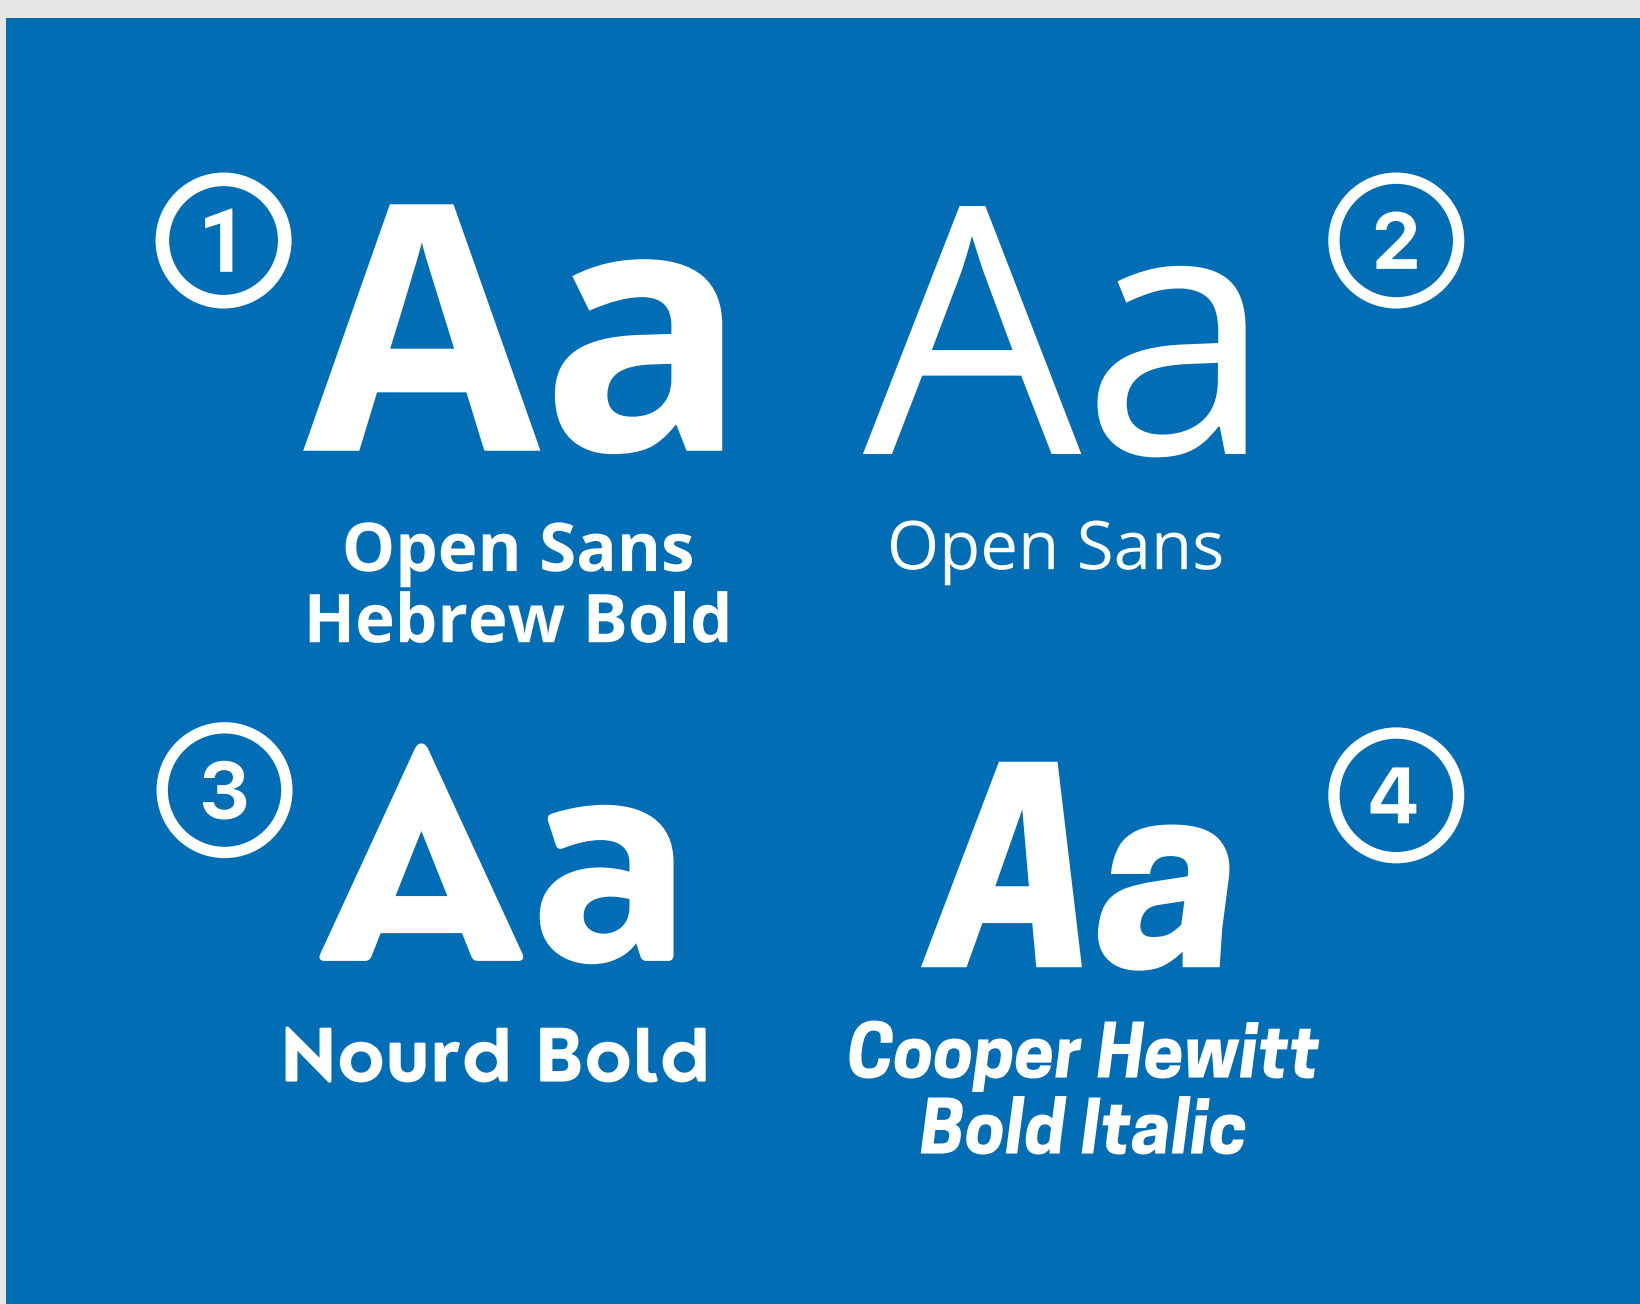

POLIS

CITIES AND REGIONS FOR TRANSPORT INNOVATION

LOGO VARIATIONS

LOGO MARK

Standard icon

Blue icon, transparent

White icon, transparent

COLOUR PALLETTE

2023

LOGO VARIATIONS

LOGO MARK

LOGO POLIS

LOGO LEUVEN

COLOUR PALLETTE

TYPOGRAPHY

Heading ①