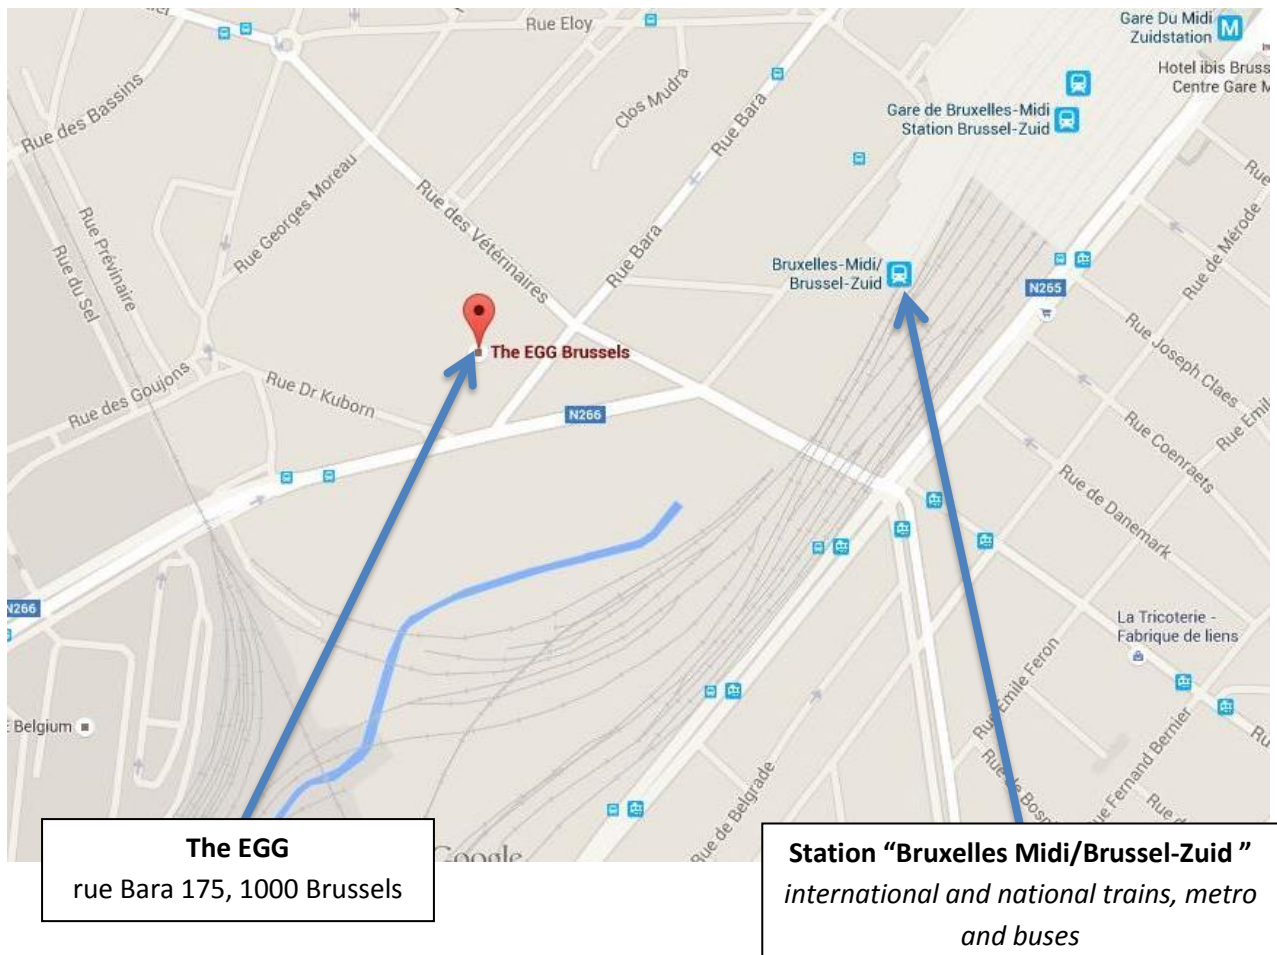

CONFERENCE VENUE

➤ WEDNESDAY 6 December 2017

8:30-17:30: Conference at The EGG: rue Bara 175, 1000 Brussels

➤ THURSDAY 7 December 2017

9:00-14:00: Conference at The EGG: rue Bara 175, 1000 Brussels

14:00- 17:30: Site visits

HOW TO GET TO THE VENUE

➤ FROM BRUSSELS AIRPORT

- By train:
 - take the train to the station “Bruxelles Midi/Brussel Zuid” (approx. 20 minute journey and 4 trains per hour);
 - walk to the EGG (about 5 minutes).
- By taxi:
Taxi costs about €25 at day time.

➤ FROM BRUSSELS MIDI/ZUID STATION (EUROSTAR, THALYS, ICE and regional trains)

- Walk to the EGG (approx. 5 minutes).

HOTELS WITH SPECIAL RATES

Polis has negotiated special rates with the three following hotels. Please refer to “**POLIS**” while booking. These hotels are NOT at walking distance from the EGG.

Website: www.hotel-leopold.be

Approx. 20 minutes with public transport to the EGG: walk to the metro station “Trone” (approx. 5 minutes), take metro line 2, direction Simonis, or line 6, direction Roi Baudouin, from Trone to Gare du Midi, then walk to the EGG (approx. 5 minutes).